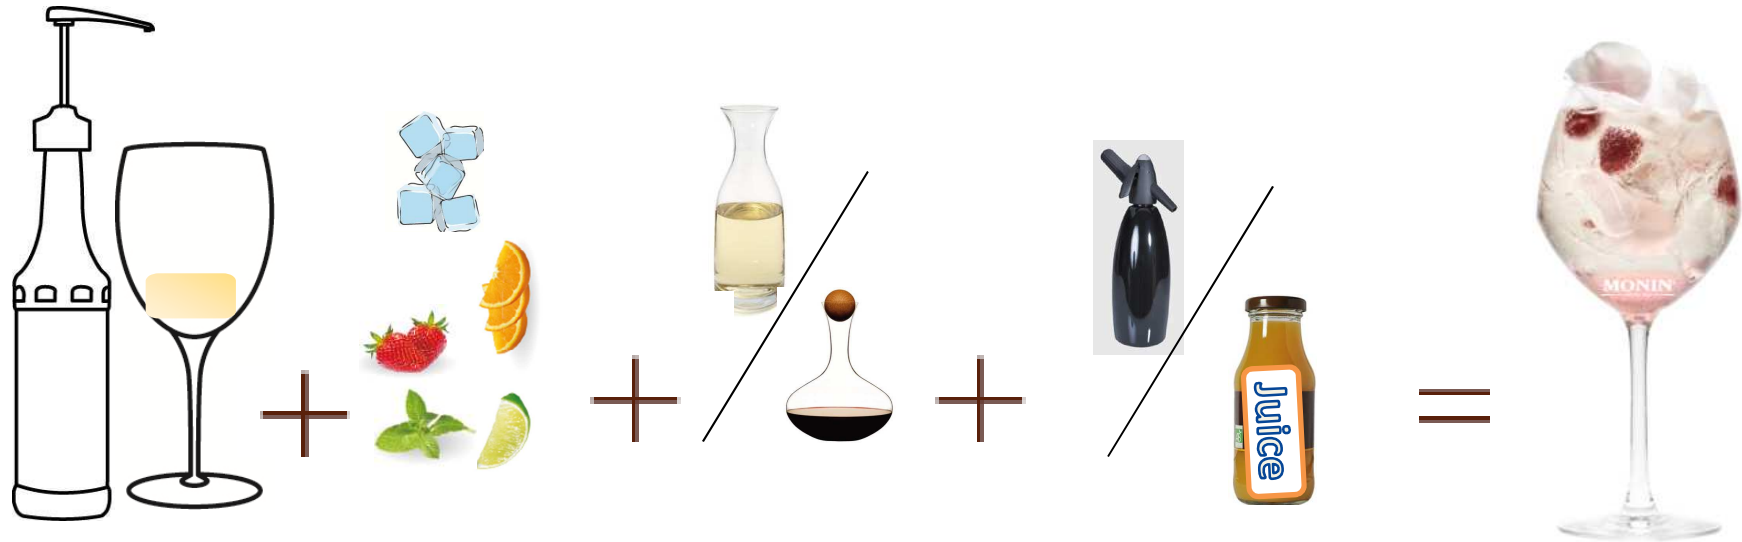

Above are the tools which will allow you an effective delivery

➤ MONIN Bottle racks: Heavy duty, next to the soda fountain

➤ MONIN pumps: For recipe consistency and better cost control

Standard cups size

0.25 L

0.3 L (Today serving size)

0.4 L

Italian Wine Cooler

Recipe:

3 Pumps (30 ml) MONIN syrup
Or 2 pumps MONIN Le fruit
80 ml white wine or red wine
80 ml soda water or juice

Ice cubes
Seasonal fruits

Method:

Combine MONIN flavorings and wine in a wine glass filled with ice cubes.
Top up with wine and other remaining ingredients
garnish with seasonal fruits.
Stir & Serve.

MONIN notes:

Wine Spritzer recommendation :